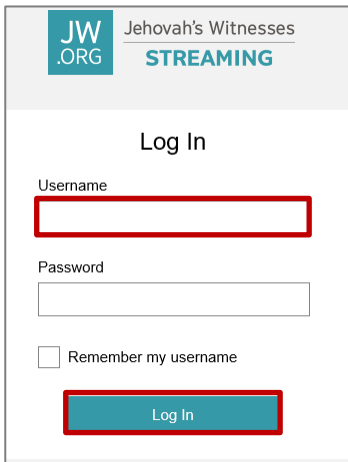

ACCESS TO PROGRAMS ON JW STREAM BY ELDERS AND MINISTERIAL SERVANTS

1. Open an Internet browser, and go to <http://stream.jw.org>.
2. Enter your **jw.org Username**.
3. Click **Log In**, and you will be redirected to jw.org.

2

3

4. Enter your **jw.org Password**.
5. Click **Sign in**.

4

5

6. Click on the **language** icon in the upper right-hand corner, and select the desired language from the list.

6

7. Select a program from the list of recordings on the left side of the screen.