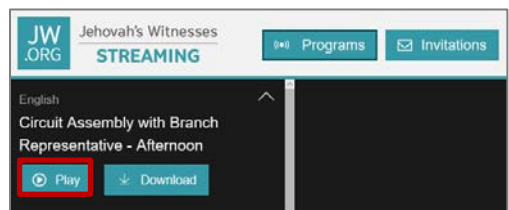

7

8. You may choose to watch the program online or download it.

- a. Click **Play** to watch the recorded program online.