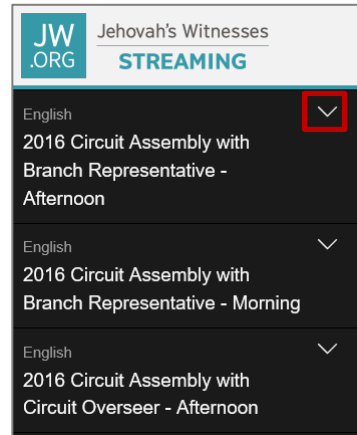

2

3

4. Enter your **jw.org Password**.
5. Click **Sign in**.

4

5

6. Click on the **language** icon in the upper right-hand corner, and select the desired language from the list.

6

7. Select a program from the list of recordings on the left side of the screen.