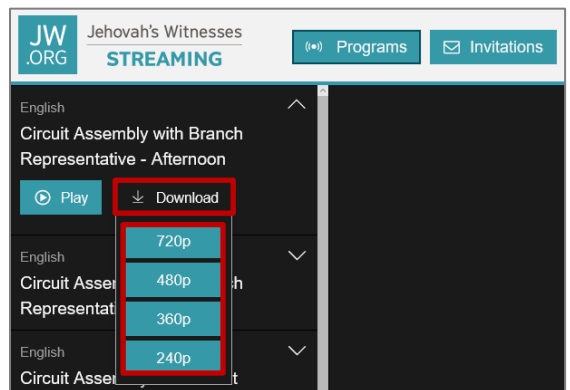

7

8. You may choose to watch the program online or download it.

- a. Click **Play** to watch the recorded program online.

8a

- b. Click **Download** and select one of the resolution options to begin downloading.