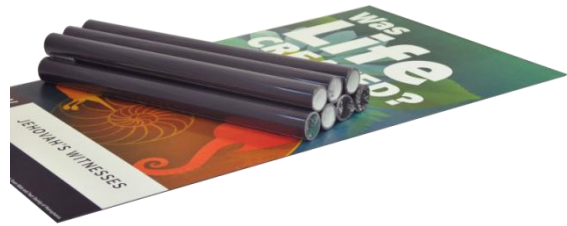

Magnetic Board and Posters

- Starter kit contains one magnetic board and seven posters
- Magnetic board has a silkscreened jw.org logo on the back
- Individual magnetic posters can be requested
- Up to 3 posters at a time can be attached on one side
- Only the magnetic-compatible posters should be used with the magnetic board

ITEM NO.	DESCRIPTION	PRICE PER UNIT
3535 (ldcrtmsk)	Starter kit	11,38 €
3526 (ldcrtmbd)	Magnetic board	6,80 €
*See below	Poster	0,93 €